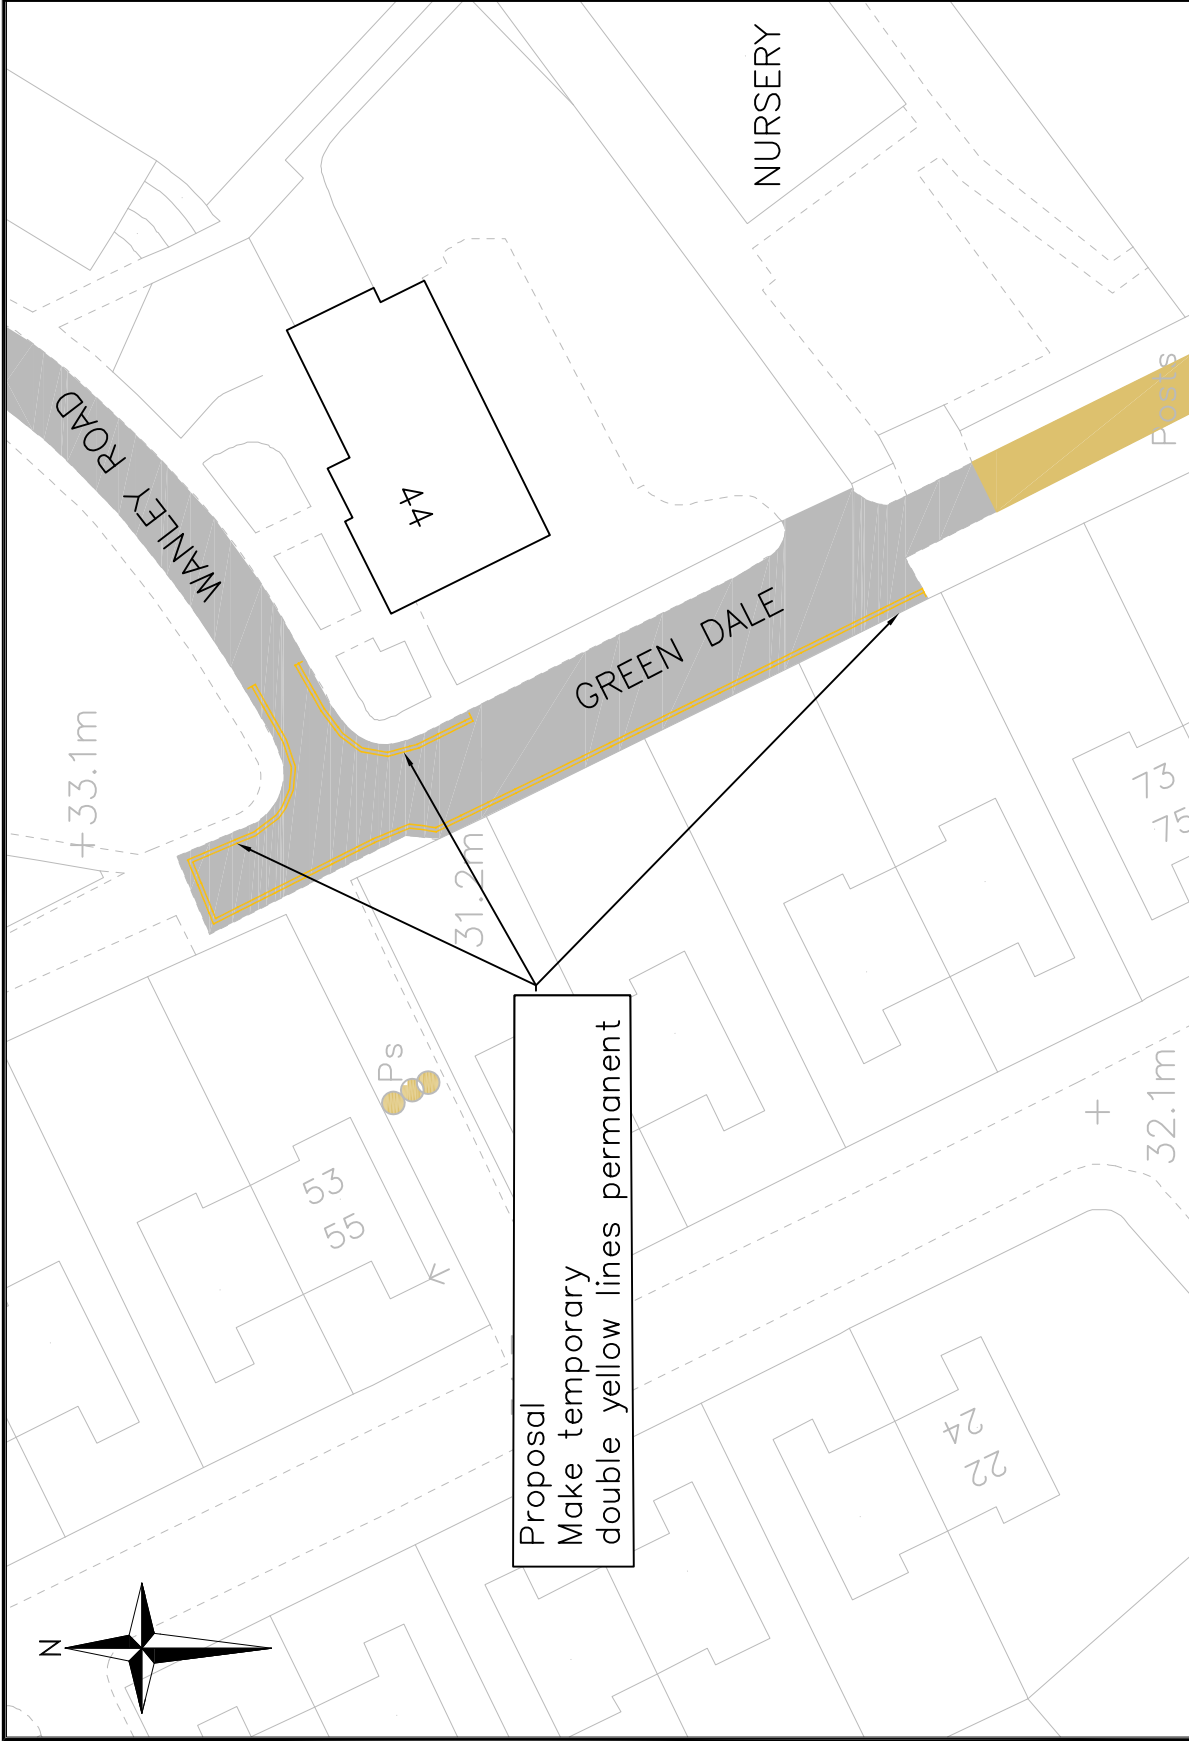

Proposed double yellow lines
 Carriageway
 Footpath / cycle track

Proposal
 Make temporary
 double yellow lines permanent

Public Realm Projects Parking Design Environment and Leisure Floor 3, hub 1 Southwark Council 160 Tooley Street PO Box 64529 London, SE1P 5LX www.southwark.gov.uk/parkingprojects		Project 1415 LOCAL PARKING AMENDMENTS		Community Council CAMBERWELL		Ward(s) SOUTH CAMBERWELL		Date 15/08/2014	Scale 1:500 @ A4	Dmn MH	Chk MH	App TW	Rev Rev	Rev Rev	Date Rev	Description Rev	Dmn Rev	Chk Rev	App Rev
		Drawing Title GREEN DALE MAKE TEMPORARY DOUBLE YELLOW LINES PERMANENT		Dwg No. 1415Q2008		Status APPENDIX 2		Rev A		Rev A		Rev A		Rev A		Rev A		Rev A	